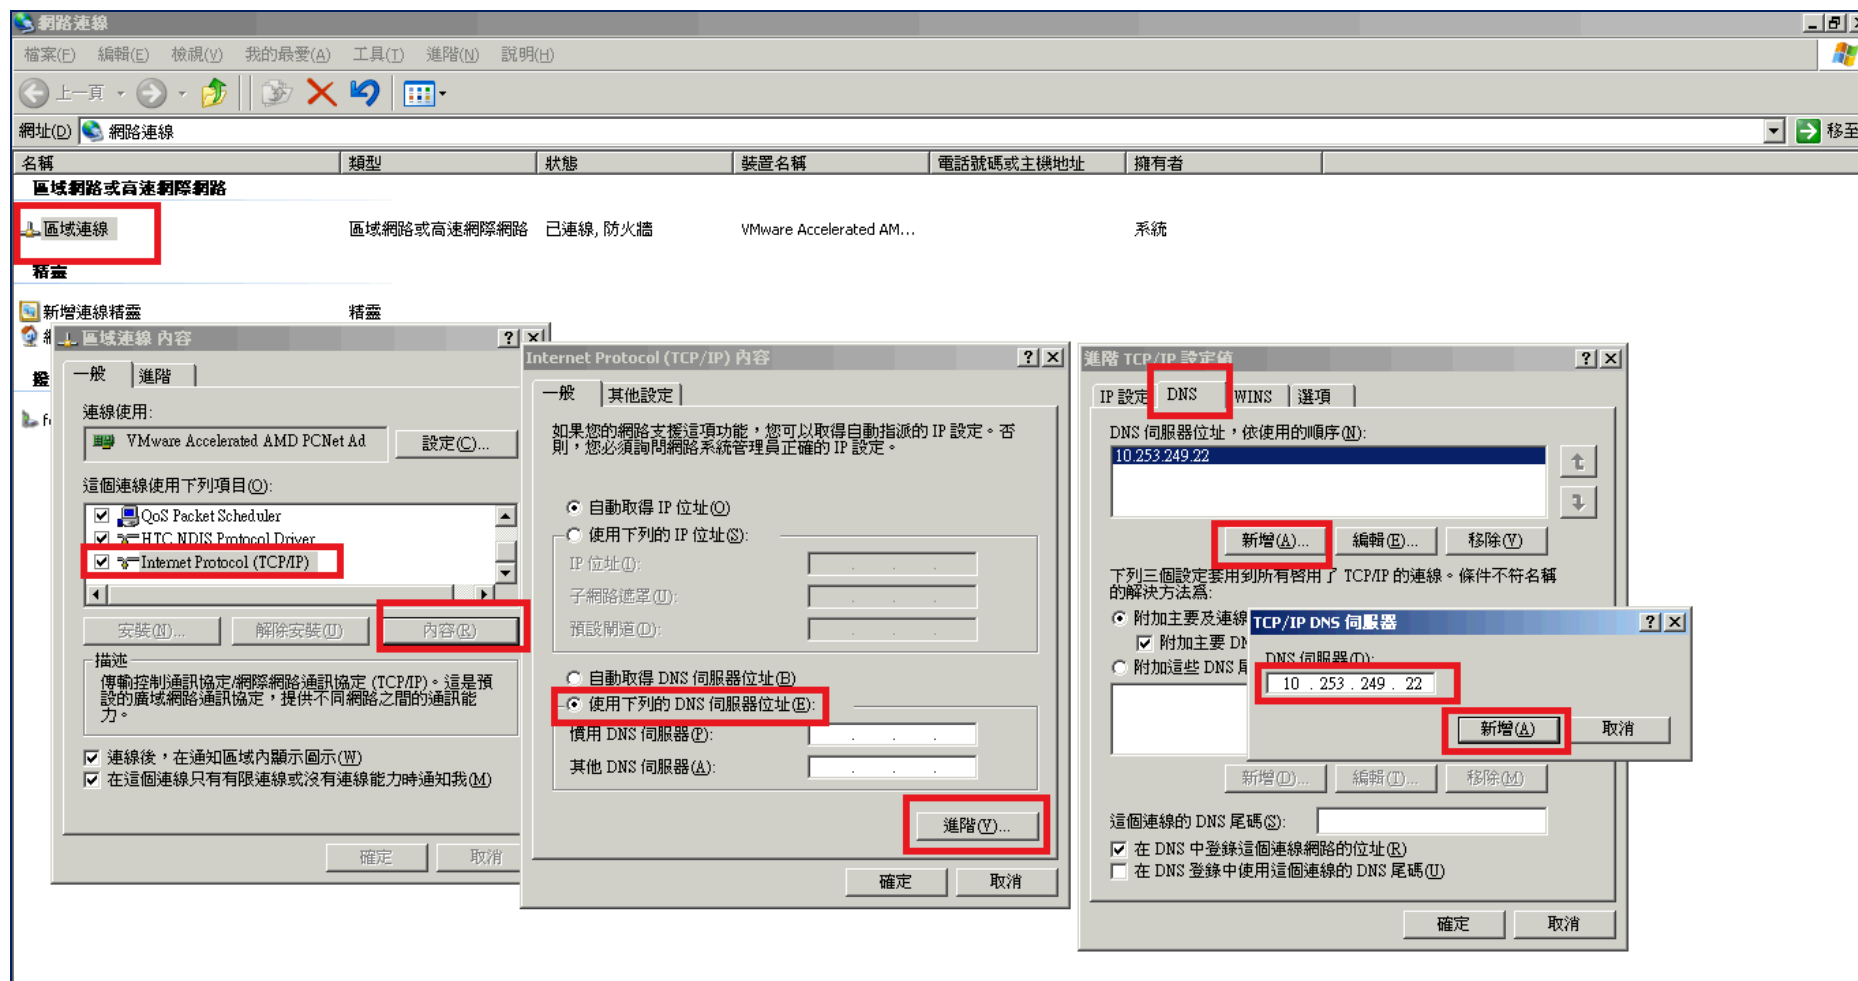

● 方案二：設定 DNS Server

➤ Windows XP 設定畫面如下：